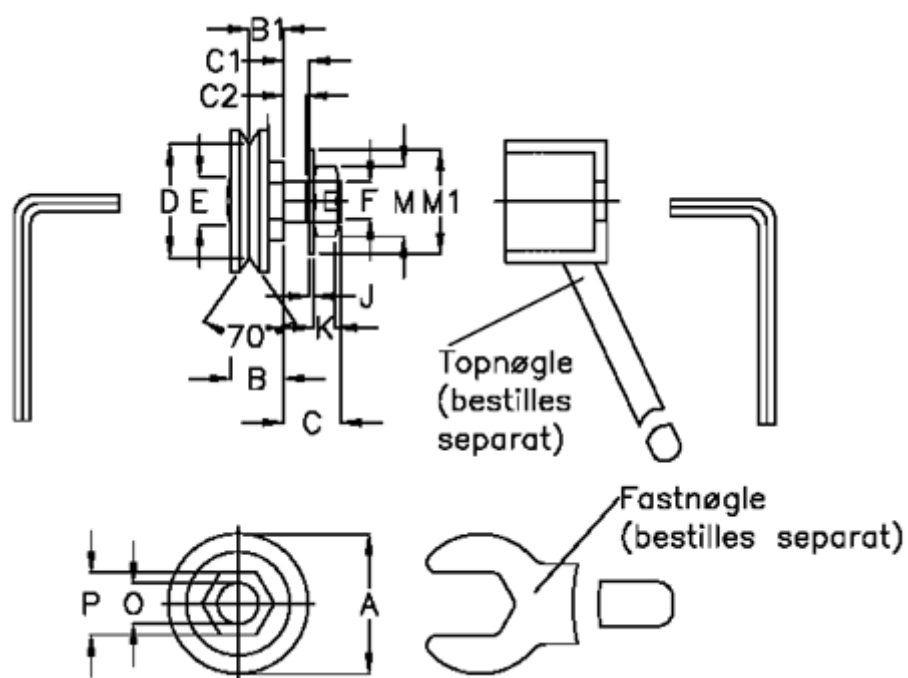

Article number: 0571510360

Description: Hepco GV3 bearing GSJ 360 C
Slimline With Short Stud

Measures

B = 14.0

B1 = 8.3

D = 27.57

E = 12.0

F = M10 x 1,25

G = 9

H = 1.2

I = 13.8

Weight kg/1000 = 0.065